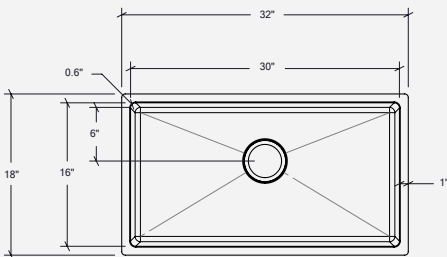

**PRO
CHEF**

JULIEN

PROINOX H60

IHX60-US-32189-G

Undermount stainless steel kitchen sink

Handcrafted

Slightly rounded corners [0,60"]

Installation

Undermount

Bowl

30" x 16" x 9"

Overall

32" x 18" x 9"

Recommended cabinet

36"

Drain

Ø 3 1/2"

Features

- 304 brushed finish stainless steel (18/10) – 18 gauge
- Sound deadening pads for maximum noise reduction
- Drain located towards rear providing more space under the sink
- Undermount installation hardware included
- Product certified ASME A112.19.3, CSA B45.4-2022

Included

Warranty

JULIEN offers a LIMITED LIFETIME WARRANTY on its stainless steel sinks against defects of material and workmanship. For further details on our product warranty, please refer to our catalog or web site.

**PRO
CHEF**
JULIEN

1 800 461-3377 | prochef.ca

January 2024