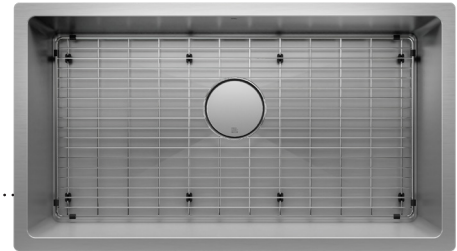

**PRO
CHEF**

JULIEN

PROINOX H60

IHX60-US-32189-G

Undermount stainless steel kitchen sink

Handcrafted

Slightly rounded corners [0,60"]

Installation

Undermount

Bowl

30" x 16" x 9"

Overall

32" x 18" x 9"

Recommended cabinet

36"

Drain

Ø 3 1/2"

Features

- 304 brushed finish stainless steel (18/10) – 18 gauge
- Sound deadening pads for maximum noise reduction
- Drain located towards rear providing more space under the sink
- Undermount installation hardware included
- Product certified ASME A112.19.3, CSA B45.4-2022