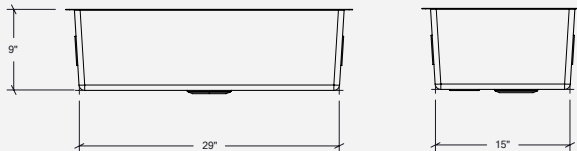

**PRO
CHEF**

JULIEN

PROINOX H60

IHX60-US-32189-G

Undermount stainless steel kitchen sink

Handcrafted

Slightly rounded corners [0,60"]

Installation

Undermount

Bowl

30" x 16" x 9"

Overall

32" x 18" x 9"

Recommended cabinet

36"

Drain

Ø 3 1/2"

Features

- 304 brushed finish stainless steel (18/10) – 18 gauge
- Sound deadening pads for maximum noise reduction
- Drain located towards rear providing more space under the sink
- Undermount installation hardware included
- Product certified ASME A112.19.3, CSA B45.4-2022