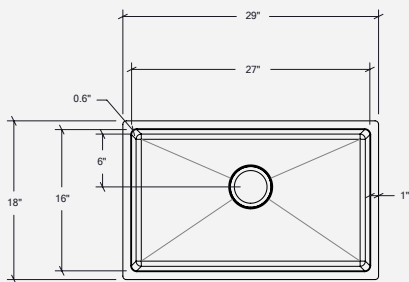

IHX60-US-29189-TBK-G

Undermount black PVD stainless steel kitchen sink

Handcrafted

Slightly rounded corners [0,60"]

Installation

Undermount

Bowl

27" x 16" x 9"

Overall

29" x 18" x 9"

Recommended cabinet

33"

Drain

Ø 3 1/2"

Features

- 304 brushed finish stainless steel (18/10) – 18 gauge
- NEW deeper black pvd coating
- Sound deadening pads for maximum noise reduction
- Drain located towards rear providing more space under the sink
- Undermount installation hardware included
- Product certified ASME A112.19.3, CSA B45.4-2022