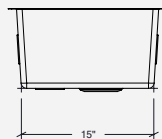

IHX60-US-29189-TBK-G

Undermount black PVD stainless steel kitchen sink

Handcrafted

Slightly rounded corners [0,60"]

Installation

Undermount

Bowl

27" x 16" x 9"

Overall

29" x 18" x 9"

Recommended cabinet

33"

Drain

Ø 3 1/2"

Features

- 304 brushed finish stainless steel (18/10) – 18 gauge
- NEW deeper black pvd coating
- Sound deadening pads for maximum noise reduction
- Drain located towards rear providing more space under the sink
- Undermount installation hardware included
- Product certified ASME A112.19.3, CSA B45.4-2022