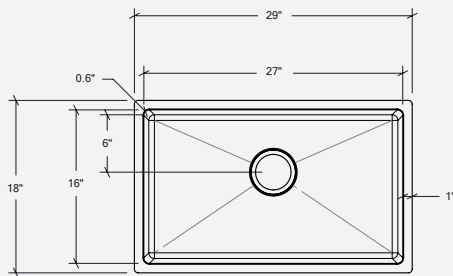

**PRO
CHEF**

JULIEN

PROINOX H60

IHX60-US-29189-G

Undermount stainless steel kitchen sink

Handcrafted

Slightly rounded corners [0,60"]

Installation

Undermount

Bowl

27" x 16" x 9"

Overall

29" x 18" x 9"

Recommended cabinet

33"

Drain

Ø 3 1/2"

Features

- 304 brushed finish stainless steel (18/10) – 18 gauge
- Sound deadening pads for maximum noise reduction
- Drain located towards rear providing more space under the sink
- Undermount installation hardware included
- Product certified ASME A112.19.3, CSA B45.4-2022

Included

Warranty

JULIEN offers a LIMITED LIFETIME WARRANTY on its stainless steel sinks against defects of material and workmanship. For further details on our product warranty, please refer to our catalog or web site.

**PRO
CHEF**
JULIEN

1 800 461-3377 | prochef.ca

January 2024