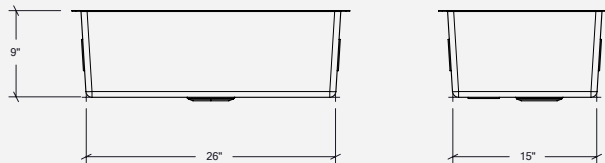

**PRO
CHEF**

JULIEN

PROINOX H60

IHX60-US-29189-G

Undermount stainless steel kitchen sink

Handcrafted

Slightly rounded corners [0,60"]

Installation

Undermount

Bowl

27" x 16" x 9"

Overall

29" x 18" x 9"

Recommended cabinet

33"

Drain

Ø 3 1/2"

Features

- 304 brushed finish stainless steel (18/10) – 18 gauge
- Sound deadening pads for maximum noise reduction
- Drain located towards rear providing more space under the sink
- Undermount installation hardware included
- Product certified ASME A112.19.3, CSA B45.4-2022

Included

Warranty

JULIEN offers a LIMITED LIFETIME WARRANTY on its stainless steel sinks against defects of material and workmanship. For further details on our product warranty, please refer to our catalog or web site.

**PRO
CHEF**
JULIEN

1 800 461-3377 | prochef.ca

January 2024