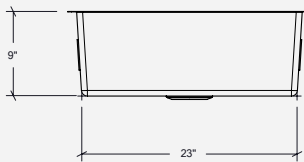

IHX60-US-26189-TBK-G

Undermount black PVD stainless steel kitchen sink

Handcrafted

Slightly rounded corners [0,60"]

Installation

Undermount

Bowl

24" x 16" x 9"

Overall

26" x 18" x 9"

Recommended cabinet

30"

Drain

Ø 3 1/2"

Features

- 304 brushed finish stainless steel (18/10) – 18 gauge
- **NEW** deeper black pvd coating
- Sound deadening pads for maximum noise reduction
- Drain located towards rear providing more space under the sink
- Undermount installation hardware included
- Product certified ASME A112.19.3, CSA B45.4-2022