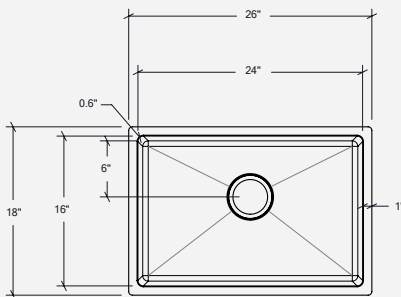

IHX60-US-26189-TBK-G

Undermount black PVD stainless steel kitchen sink

Handcrafted

Slightly rounded corners [0,60"]

Installation

Undermount

Bowl

24" x 16" x 9"

Overall

26" x 18" x 9"

Recommended cabinet

30"

Drain

Ø 3 1/2"

Features

- 304 brushed finish stainless steel (18/10) – 18 gauge
- **NEW** deeper black pvd coating
- Sound deadening pads for maximum noise reduction
- Drain located towards rear providing more space under the sink
- Undermount installation hardware included
- Product certified ASME A112.19.3, CSA B45.4-2022