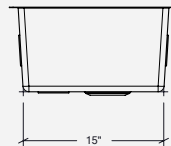

IHX60-US-26189-TBK-G

Undermount black PVD stainless steel kitchen sink

Handcrafted

Slightly rounded corners [0,60"]

Installation

Undermount

Bowl

24" x 16" x 9"

Overall

26" x 18" x 9"

Recommended cabinet

30"

Drain

Ø 3 1/2"

Features

- 304 brushed finish stainless steel (18/10) – 18 gauge
- **NEW** deeper black pvd coating
- Sound deadening pads for maximum noise reduction
- Drain located towards rear providing more space under the sink
- Undermount installation hardware included
- Product certified ASME A112.19.3, CSA B45.4-2022