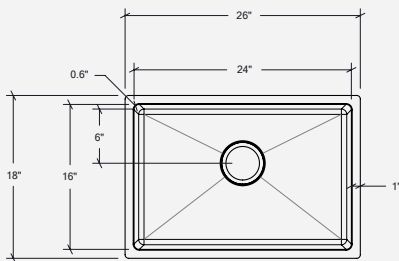

**PRO
CHEF**

JULIEN

PROINOX H60

IHX60-US-26189-G

Undermount stainless steel kitchen sink

Handcrafted

Slightly rounded corners [0,60"]

Installation

Undermount

Bowl

24" × 16" × 9"

Overall

26" × 18" × 9"

Recommended cabinet

30"

Drain

Ø 3 1/2"

Features

- 304 brushed finish stainless steel (18/10) – 18 gauge
- Sound deadening pads for maximum noise reduction
- Drain located towards rear providing more space under the sink
- Undermount installation hardware included
- Product certified ASME A112.19.3, CSA B45.4-2022

Included

Warranty

JULIEN offers a LIMITED LIFETIME WARRANTY on its stainless steel sinks against defects of material and workmanship. For further details on our product warranty, please refer to our catalog or web site.

**PRO
CHEF**
JULIEN

1 800 461-3377 | prochef.ca

January 2024