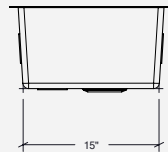

**PRO
CHEF**

JULIEN

PROINOX H60

IHX60-US-26189-G

Undermount stainless steel kitchen sink

Handcrafted

Slightly rounded corners [0,60"]

Installation

Undermount

Bowl

24" × 16" × 9"

Overall

26" × 18" × 9"

Recommended cabinet

30"

Drain

Ø 3 1/2"

Features

- 304 brushed finish stainless steel (18/10) – 18 gauge
- Sound deadening pads for maximum noise reduction
- Drain located towards rear providing more space under the sink
- Undermount installation hardware included
- Product certified ASME A112.19.3, CSA B45.4-2022