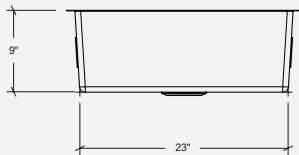

**PRO
CHEF**

JULIEN

PROINOX H60

IHX60-US-26189-G

Undermount stainless steel kitchen sink

Handcrafted

Slightly rounded corners [0,60"]

Installation

Undermount

Bowl

24" × 16" × 9"

Overall

26" × 18" × 9"

Recommended cabinet

30"

Drain

Ø 3 1/2"

Features

- 304 brushed finish stainless steel (18/10) – 18 gauge
- Sound deadening pads for maximum noise reduction
- Drain located towards rear providing more space under the sink
- Undermount installation hardware included
- Product certified ASME A112.19.3, CSA B45.4-2022