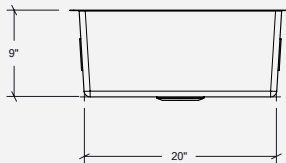

**PRO
CHEF**

JULIEN

PROINOX H60

IHX60-US-23189-G

Undermount stainless steel kitchen sink

Handcrafted

Slightly rounded corners [0,60"]

Installation

Undermount

Bowl

21" × 16" × 9"

Overall

23" × 18" × 9"

Recommended cabinet

27"

Drain

Ø 3½"

Features

- 304 brushed finish stainless steel (18/10) – 18 gauge
- Sound deadening pads for maximum noise reduction
- Drain located towards rear providing more space under the sink
- Undermount installation hardware included
- Product certified ASME A112.19.3, CSA B45.4-2022