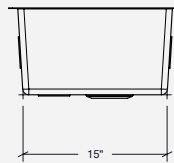

**PRO
CHEF**

JULIEN

PROINOX H60

IHX60-US-23189-G

Undermount stainless steel kitchen sink

Handcrafted

Slightly rounded corners [0,60"]

Installation

Undermount

Bowl

21" × 16" × 9"

Overall

23" × 18" × 9"

Recommended cabinet

27"

Drain

Ø 3½"

Features

- 304 brushed finish stainless steel (18/10) – 18 gauge
- Sound deadening pads for maximum noise reduction
- Drain located towards rear providing more space under the sink
- Undermount installation hardware included
- Product certified ASME A112.19.3, CSA B45.4-2022