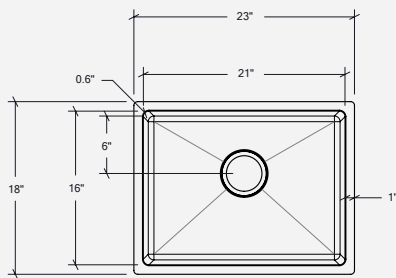

**PRO
CHEF**

JULIEN

PROINOX H60

IHX60-US-23189-G

Undermount stainless steel kitchen sink

Handcrafted

Slightly rounded corners [0,60"]

Installation

Undermount

Bowl

21" × 16" × 9"

Overall

23" × 18" × 9"

Recommended cabinet

27"

Drain

Ø 3½"

Features

- 304 brushed finish stainless steel (18/10) – 18 gauge
- Sound deadening pads for maximum noise reduction
- Drain located towards rear providing more space under the sink
- Undermount installation hardware included
- Product certified ASME A112.19.3, CSA B45.4-2022

Included

Warranty

JULIEN offers a LIMITED LIFETIME WARRANTY on its stainless steel sinks against defects of material and workmanship. For further details on our product warranty, please refer to our catalog or web site.

**PRO
CHEF**
JULIEN

1 800 461-3377 | prochef.ca

January 2024