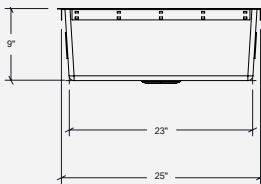

**PRO
CHEF**

JULIEN

PROINOX H60

IHX60-TS-26209-G

Topmount stainless steel kitchen sink

Handcrafted

Slightly rounded corners [0,60"]

Installation

Topmount

Bowl

24" x 16" x 9"

Overall

26" x 20" x 9"

Recommended cabinet

30"

Drain

Ø 3 1/2"

Features

- 304 brushed finish stainless steel (18/10) – 18 gauge
- Sound deadening pads for maximum noise reduction
- Drain located towards rear providing more space under the sink
- Topmount installation hardware included
- Product certified ASME A112.19.3, CSA B45.4-2022