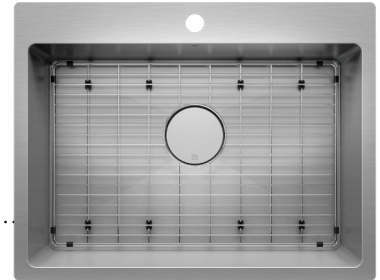

**PRO
CHEF**

JULIEN

PROINOX H60

IHX60-TS-26209-G

Topmount stainless steel kitchen sink

Handcrafted

Slightly rounded corners [0,60"]

Installation

Topmount

Bowl

24" x 16" x 9"

Overall

26" x 20" x 9"

Recommended cabinet

30"

Drain

Ø 3 1/2"

Features

- 304 brushed finish stainless steel (18/10) – 18 gauge
- Sound deadening pads for maximum noise reduction
- Drain located towards rear providing more space under the sink
- Topmount installation hardware included
- Product certified ASME A112.19.3, CSA B45.4-2022