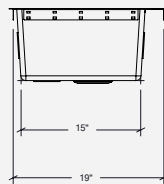

**PRO
CHEF**

JULIEN

PROINOX H60

IHX60-TS-26209-G

Topmount stainless steel kitchen sink

Handcrafted

Slightly rounded corners [0,60"]

Installation

Topmount

Bowl

24" x 16" x 9"

Overall

26" x 20" x 9"

Recommended cabinet

30"

Drain

Ø 3 1/2"

Features

- 304 brushed finish stainless steel (18/10) – 18 gauge
- Sound deadening pads for maximum noise reduction
- Drain located towards rear providing more space under the sink
- Topmount installation hardware included
- Product certified ASME A112.19.3, CSA B45.4-2022