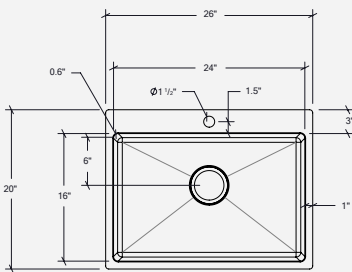

**PRO
CHEF**

JULIEN

PROINOX H60

IHX60-TS-26209-G

Topmount stainless steel kitchen sink

Handcrafted

Slightly rounded corners [0,60"]

Installation

Topmount

Bowl

24" x 16" x 9"

Overall

26" x 20" x 9"

Recommended cabinet

30"

Drain

Ø 3 1/2"

Features

- 304 brushed finish stainless steel (18/10) – 18 gauge
- Sound deadening pads for maximum noise reduction
- Drain located towards rear providing more space under the sink
- Topmount installation hardware included
- Product certified ASME A112.19.3, CSA B45.4-2022

Included

Warranty

JULIEN offers a LIMITED LIFETIME WARRANTY on its stainless steel sinks against defects of material and workmanship. For further details on our product warranty, please refer to our catalog or web site.

**PRO
CHEF**
JULIEN

1 800 461-3377 | prochef.ca

January 2024