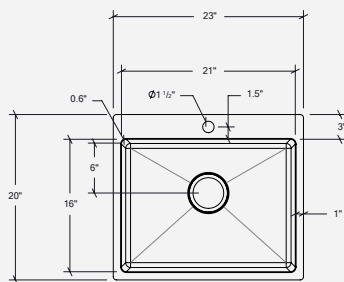

# IHX60-TS-23209-G

**Topmount stainless steel kitchen sink**

**Handcrafted**

Slightly rounded corners [0,60"]

## Bowl

21" x 16" x 9"

## Overall

23" x 20" x 9"

## Drain

Ø 3 1/2"