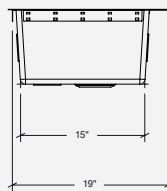

**PRO
CHEF**

JULIEN

PROINOX H60

IHX60-TS-23209-G

Topmount stainless steel kitchen sink

Handcrafted

Slightly rounded corners [0,60"]

Installation

Topmount

Bowl

21" x 16" x 9"

Overall

23" x 20" x 9"

Recommended cabinet

27"

Drain

Ø 3 1/2"

Features

- 304 brushed finish stainless steel (18/10) – 18 gauge
- Sound deadening pads for maximum noise reduction
- Drain located towards rear providing more space under the sink
- Topmount installation hardware included
- Product certified ASME A112.19.3, CSA B45.4-2022