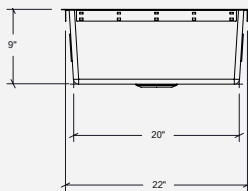

**PRO
CHEF**

JULIEN

PROINOX H60

IHX60-TS-23209-G

Topmount stainless steel kitchen sink

Handcrafted

Slightly rounded corners [0,60"]

Installation

Topmount

Bowl

21" x 16" x 9"

Overall

23" x 20" x 9"

Recommended cabinet

27"

Drain

Ø 3 1/2"

Features

- 304 brushed finish stainless steel (18/10) – 18 gauge
- Sound deadening pads for maximum noise reduction
- Drain located towards rear providing more space under the sink
- Topmount installation hardware included
- Product certified ASME A112.19.3, CSA B45.4-2022