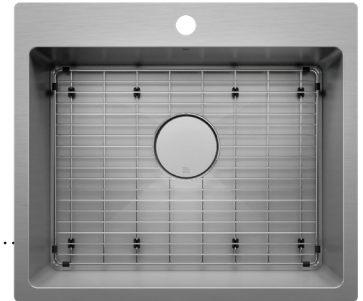

# IHX60-TS-23209-G

**Topmount stainless steel kitchen sink**

**Handcrafted**

Slightly rounded corners [0,60"]

## Bowl

21" x 16" x 9"

## Features

- 304 brushed finish stainless steel (18/10) – 18 gauge
- Sound deadening pads for maximum noise reduction
- Drain located towards rear providing more space under the sink
- Topmount installation hardware included
- Product certified ASME A112.19.3, CSA B45.4-2022