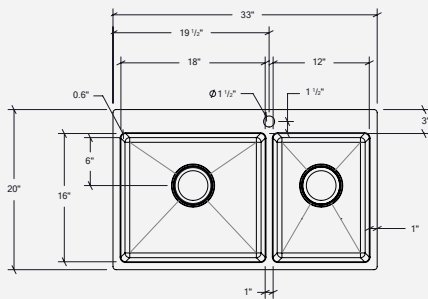

# IHX60-TR-33209-G

**Topmount stainless steel kitchen sink**

**Handcrafted**

Slightly rounded corners [0,60"]

## Bowl

18" × 16" × 9"

12" × 16" × 9"

## Overall

33" × 20" × 9"

## Drain

Ø 3 1/2"