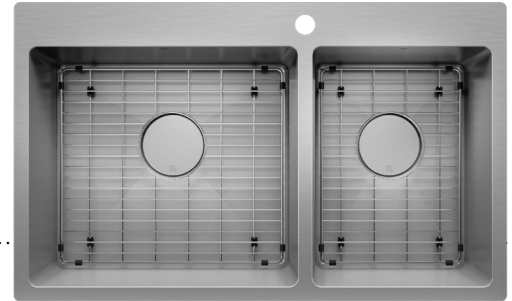

# IHX60-TR-33209-G

**Topmount stainless steel kitchen sink**

**Handcrafted**

Slightly rounded corners [0,60"]

## Bowl

18" × 16" × 9"

12" × 16" × 9"

## Features

- 304 brushed finish stainless steel (18/10) – 18 gauge
- Sound deadening pads for maximum noise reduction
- Drain located towards rear providing more space under the sink
- Topmount installation hardware included
- Product certified ASME A112.19.3, CSA B45.4-2022