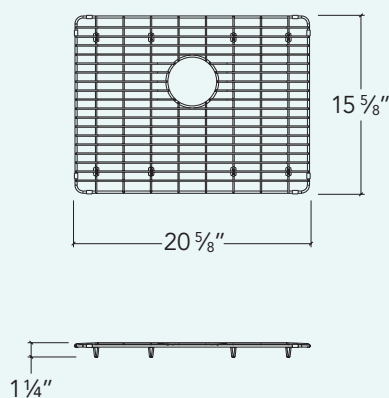

IH-G-2116

ProInox H0 + H75

Grid

For stainless steel kitchen sink

Bowl

21" x 16"

Overall

20 5/8" x 15 5/8" x 1 1/4"

Drain

Ø 3 1/2"

Packaging

26" x 19 1/4" x 1 5/16"

6 lbs

Features and benefits

- 304 electro polished stainless steel
- Silicone legs and bumpers prevent the grid from sliding around and scratching the sink
- Prevents dishes and silverware from striking the bottom of the sink
- Lets water drain away from items placed in the sink
- Provides a flat, stable surface to place things on