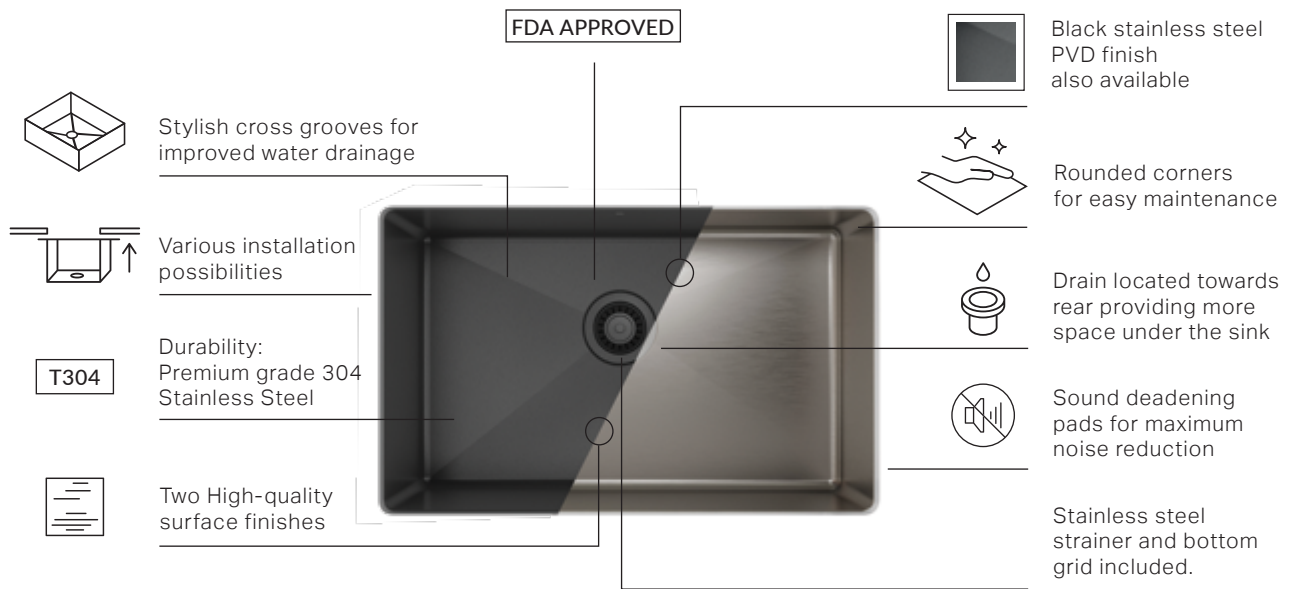

**PRO
CHEF**
JULIEN

BRING OUT
THE CHEF IN YOU

EVERYDAY STYLE NEW RELEASES IN 2024

NEW | H60

DARE TO ADD A TOUCH OF STYLE

Make your sink the cherry on top.

Designing a kitchen is a complex task, but ensuring its ergonomics and functionality should be a top priority. The kitchen sink is often underestimated, yet it is the heart of meal preparation operations.

Prochef sinks are both easy to maintain and durable, meeting

Julien's highest quality standards to exceed your expectations.

- High quality 304 stainless steel construction
- Designed for optimal drainage
- Sleek finishes: linear brushed stainless steel and new deeper black pvd coating available.

— CHIC AND STYLISH

Looking for more versatility?
Take a look at our Prostation offering.

PROINOX | COLLECTION

BAR SINK

MODEL	FINISH	INSTALLATION	BOWL	OVERALL
IHX60-US-17178-G	S.S.	Undermount	15" x 15" x 8"	17" x 17" x 8"
IHX60-US-17178-TBK-G	Black	Undermount	15" x 15" x 8"	17" x 17" x 8"
IHX60-US-14188-G	S.S.	Undermount	12" x 16" x 8"	14" x 18" x 8"
IHX60-TS-14208-G	S.S.	Topmount	12" x 16" x 8"	14" x 20" x 8"

LAUNDRY SINK

MODEL	FINISH	INSTALLATION	BOWL	OVERALL
IHX60-DS-252212-G	S.S.	Dual-Mount	22" x 16" x 12"	25" x 20" x 9"

Behind every Prochef sink is the expertise of Julien, which has been crafting stainless steel sinks in Canada for over 75 years. As a true leader in developing innovative products, Prochef's promise to you is quite simply to offer quality. When you choose Prochef, you choose a durable sink that matches your decor, suits your budget, and supports a North American business.