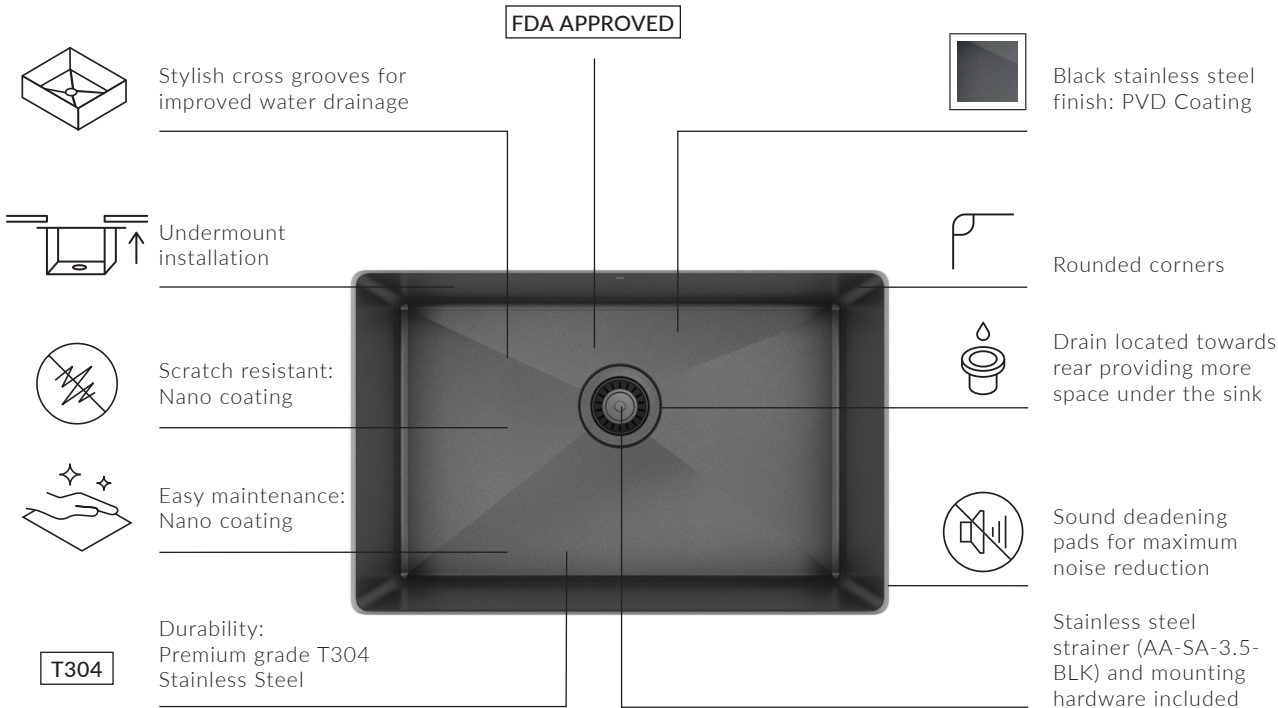

— CHIC AND STYLISH

Product certified ASME A112.19.3, CSA B45.0, and CSA B45.4, FDA, ASTM D3363-05