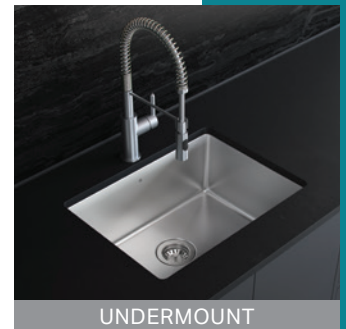

UNDERMOUNT

PROINOX DUAL H75

MODEL	IH75-DS-25229	IH75-DS-25229-G	IH75-DS-33229	IH75-DS-33229-G
DESCRIPTION	dualmount, single	dualmount, single	dualmount, single	dualmount, single
BOWL	22" x 16" x 9"	22" x 16" x 9"	30" x 16" x 9"	30" x 16" x 9"
OVERALL	25" x 22" x 9"	25" x 22" x 9"	33" x 22" x 9"	33" x 22" x 9"
RECOMMENDED CABINET	27" (topmount) 30" (undermount)	27" (topmount) 30" (undermount)	36"	36"
GRID	IH-G-2216	IH-G-2216	IH-G-3016	IH-G-3016

* Stainless steel strainer included with all Prolnox Dual sinks

To order: 1 855 687-8192
customerservice@prochef.ca

Everyday style
prochef.ca