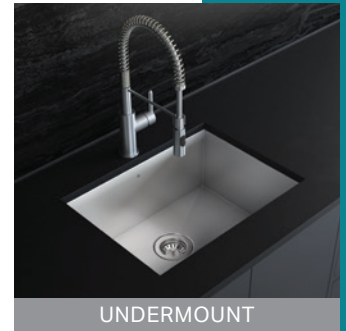

**PRO
CHEF**
JULIEN

EVERYDAY STYLE

REPLACE
YOUR SINK.
KEEP YOUR
STYLE.

PROINOX DUAL
IH75-DS-25229-G

PROINOX DUAL COLLECTION H0/H75

If you're planning a kitchen renovation, here's some great news from Prochef. With our new Proinox Dual collection, replacing your sink is easier than ever, thanks to a larger rear flange that covers any holes left after removing the existing sink. Plus, all Proinox Dual sinks can be installed topmount or undermount.

PROINOX DUAL H0 COLLECTION

Modern, bold, avant-garde. Sound familiar? That's because the clean lines, and minimalist design featuring sharp corners of the Prolnox Dual H0 collection are designed to reflect a special kind of personality... yours! Prolnox Dual offers two ways to install: topmount or undermount.

TOPMOUNT

UNDERMOUNT

PROINOX DUAL H0

MODEL	IH0-DS-25229	IH0-DS-25229-G	IH0-DS-33229	IH0-DS-33229-G
DESCRIPTION	dualmount, single	dualmount, single	dualmount, single	dualmount, single
BOWL	22" x 16" x 9"	22" x 16" x 9"	30" x 16" x 9"	30" x 16" x 9"
OVERALL	25" x 22" x 9"	25" x 22" x 9"	33" x 22" x 9"	33" x 22" x 9"
RECOMMENDED CABINET	27" (topmount) 30" (undermount)	27" (topmount) 30" (undermount)	36"	36"
GRID	IH-G-2216	IH-G-2216	IH-G-3016	IH-G-3016

* Stainless steel strainer included with all Prolnox Dual sinks

PROINOX DUAL H75 COLLECTION

The very functional, very beautiful Prolnox Dual H75 sink is designed to keep up with you. Its straight walls and slightly rounded corners make cleaning a breeze, so it can keep up with your active lifestyle, without sacrificing on style. Prolnox Dual offers two ways to install: topmount or undermount.