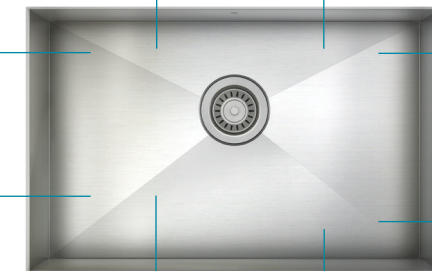

Product is ADA compliant when installed according to standard

Depth : 5,5"

Brushed finish that matches appliances

Strong: corrosion resistant material 304 series (18/10)

Available with square or rounded corners

Cross grooves: Stylish and functional bowl bottom grooves that facilitate water drainage

Quiet: Sound deadening pads for maximum noise reduction

Proudly designed and manufactured in North America

PROINOX

The ProInox H75 series is perfectly adapted to your friendly, frenetic family life, and the gently rounded edges make it a breeze to clean.

The ProInox H0 series features a modern, minimalist look that becomes a signature element of your kitchen, while the sharp 90-degree corners maximize sink space.