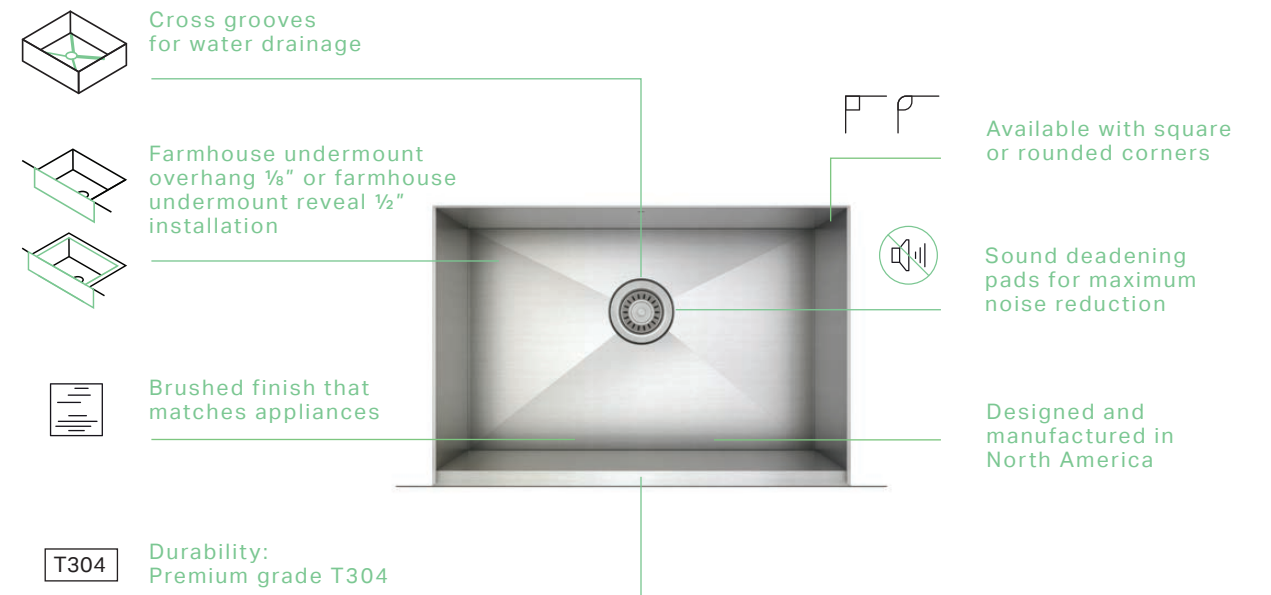

— TIMELESS, DURABLE AND
ERGONOMIC. MY NEW SINK
CHECKS ALL THE BOXES.