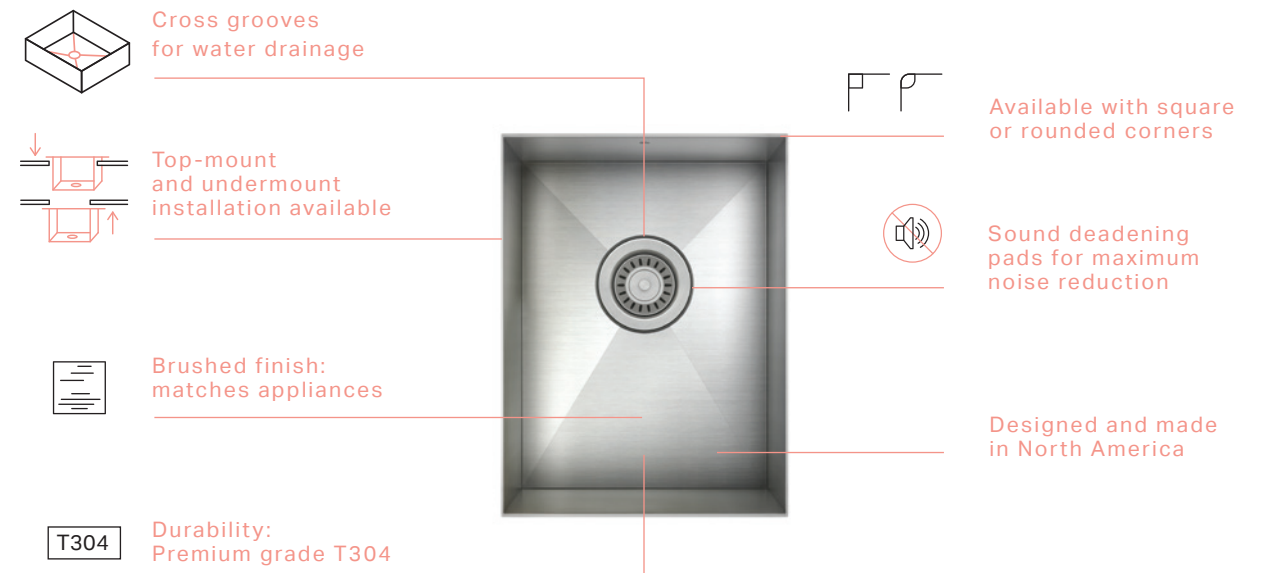

- Made from high-quality, durable stainless steel
- Available with square or rounded corners
- Great for prepping fruits and veggies
- Perfect for chilling drinks

# PROINOX

The Proinox H75 series is perfectly adapted to your frenetic family life, and its slightly rounded edges make it a breeze to clean.

The Proinox H0 series features a modern, minimalist look that will become a signature element of your kitchen, while the sharp 90-degree corners maximize sink space.

## PROINOX H0 PREP/BAR SINK

MODEL	IH0-US-14188	IH0-US-14148	IH0-TS-14208	IH0-TS-14168
DESCRIPTION	undermount, single	undermount, single	topmount, single	topmount, single
BOWL	12" x 16" x 8"	12" x 12" x 8"	12" x 16" x 8"	12" x 12" x 8"
GRID	IH-G-1216	AVAILABLE IN MAY 2019 IH-G-1212	IH-G-1216	AVAILABLE IN MAY 2019 IH-G-1212

## PROINOX H75 PREP/BAR SINK

MODEL	IH75-US-14188	IH75-US-14148	IH75-TS-14208	IH75-TS-14168
DESCRIPTION	undermount, single	undermount, single	topmount, single	topmount, single
BOWL	12" x 16" x 8"	12" x 12" x 8"	12" x 16" x 8"	12" x 12" x 8"
GRID	IH-G-1216	AVAILABLE IN MAY 2019 IH-G-1212	IH-G-1216	AVAILABLE IN MAY 2019 IH-G-1212