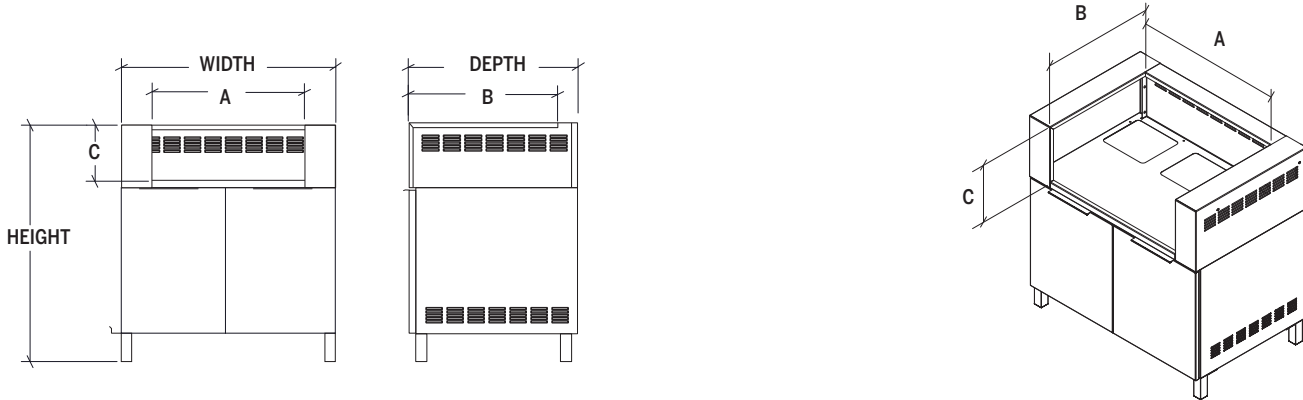

ESSENCE COLLECTION

SELF-STANDING GAS GRILL BASE CABINET

PRODUCT	BRAND	GRILL MODEL	GRILL COMPATIBILITY			OPENING DIMENSIONS			CABINET DIMENSIONS			PACKAGING DIMENSIONS
			A (in)	B (in)	C (in)	WIDTH (in)	HEIGHT (in)	DEPTH (in)	(W x D x H) (in)			
HR-ESKGR36HAFL-**	ALFRESCO	LUXURY ALXE-30	28½	23	10¼	36	36	24	40 x 27 x 37			
HR-ESKGR42HAFL-**	ALFRESCO	LUXURY ALXE-36	34½	23	10¼	42	36	24	45 x 27 x 37			
HR-ESKGR36HART-**	ARTISAN	ARTISAN 32	30½	19¾	9½	36	36	24	40 x 27 x 37			
HR-ESKGR42HART-**	ARTISAN	ARTISAN 36	34½	19¾	9½	42	36	24	45 x 27 x 37			
HR-ESKGR36HCOY-**	COYOTE	C2SL30	27	20½	10¼	36	36	24	40 x 27 x 37			
HR-ESKGR42HCOY-**	COYOTE	C2SL36	32½	20½	10¼	42	36	24	45 x 27 x 37			
HR-ESKGR36HDCS7-**	DCS	SERIE 7 BCG-30 & BH1-30	28½	22¾	10¼	36	36	24	40 x 27 x 37			
HR-ESKGR42HDCS7-**	DCS	SERIE 7 BH1-36R	34½	22¾	10¼	42	36	24	45 x 27 x 37			
HR-ESKGR36HDH-**	DELTA HEAT	DHBQ32	30½	19¾	9½	36	36	24	40 x 27 x 37			
HR-ESKGR42HDH-**	DELTA HEAT	DHBQ38	36½	19¾	9½	42	36	24	45 x 27 x 37			
HR-ESKGR36HJG1-**	JACKSON GRILLS	JSS700BI	33	18½	9¾	36	36	24	40 x 27 x 37			
HR-ESKGR36HLXP-**	LYNX	PRO L30	29	24½	11	36	36	25½	40 x 27 x 37			
HR-ESKGR42HLXP-**	LYNX	PRO L36	35	22	10¼	42	36	24	45 x 27 x 37			
HR-ESKGR36HLXS-**	LYNX	SEDONA L500	29	21¼	10	36	36	24	40 x 27 x 37			
HR-ESKGR42HLXS-**	LYNX	SEDONA L600	35	21¼	10	42	36	24	45 x 27 x 37			
HR-ESKGR36HNP5-**	NAPOLEON	PRESTIGE | PRESTIGE PRO 500	30¾	20¾	9	36	36	24	40 x 27 x 37			
HR-ESKGR42HNP6-**	NAPOLEON	PRESTIGE | PRESTIGE PRO 665 RB	38	20¾	9	42	36	24	45 x 27 x 37			
HR-ESKGR36HW30-**	WOLF	OG30	28½	24½	11¾	36	36½	25½	40 x 27 x 37			
HR-ESKGR42HW36-**	WOLF	OG36	34½	24½	11¾	42	36½	25½	45 x 27 x 37			

FINISH

To complete the product code, replace the end of the product code (-) with the selected color code.

FINISH	CODE	DESCRIPTION	PRODUCT CODE EXAMPLE WITH FINISH
ONYX	NX	BLACK, LIGHT TEXTURE	HR-ESKGR36HCOY-NX