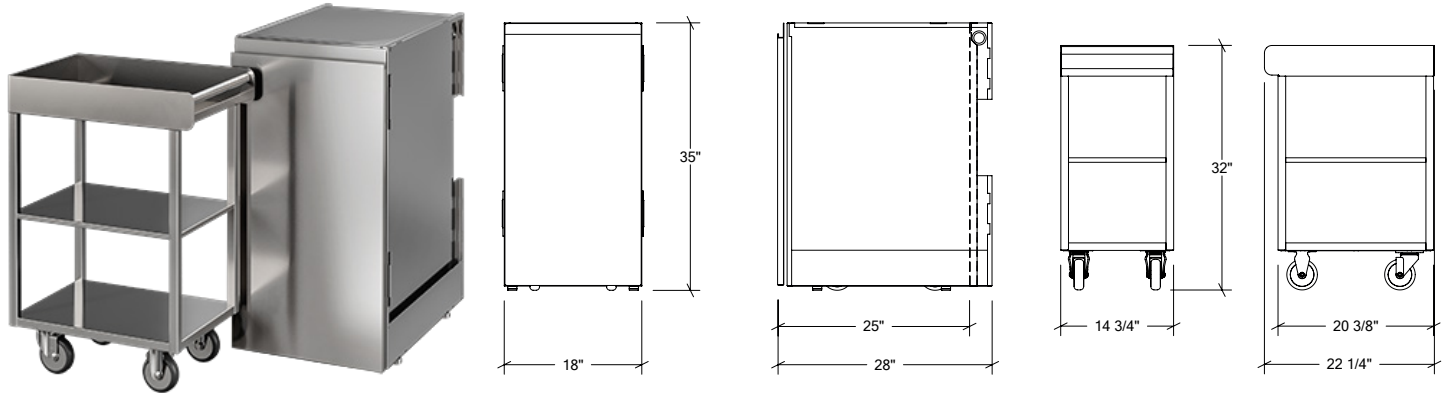

## HROK-STTC-800228 | LINE

18" Cart & Cabinet 1 door  
left hinges

### Specifications

Collection:	LINE
Width:	18"
Depth:	28"
Material:	Stainless Steel 304
Thickness:	18 ga
Finish:	Brushed
Nbr doors / drawers	1
Hinges Position:	Left
Handle:	Standard
Installation:	Between Cabinets
Packing dimensions:	22 1/4" x 32 1/4" x 37 3/8"

### Recommended accessories

3" Multifunction tray long	HROK-ACC-805002
7" Multifunction tray long	HROK-ACC-805003
3" Multifunction tray short	HROK-ACC-805004
Bottle Holder	HROK-ACC-805006
Leather Drawer mat	HROK-ACC-805008

### Features

- Cabinet from the LINE collection showcasing an integrated handle design that accentuates the surfaces and volumes elegance
- Chic trolley and its storage cabinet
- Ideal for serving, moving dishes and other items
- Robust wheels ideal for all types of exterior surfaces
- Self-standing cabinets that can be installed in island (option: closed back), backed to a wall or recessed
- Modular system gives the flexibility to create the ideal outdoor kitchen
- Simplified clip system for cabinet assembly
- Soft-close hardware for soft and quiet closing of cabinets
- Lock available as an option to secure the contents of cabinets and ensure a foolproof closure
- Distinct cabinets functional space and services space (plumbing, electricity, gas, ...) thanks to the double-back construction
- Easy installation of your choice of countertop thanks to the solid top of the cabinets (work surface not included)
- Elegant brushed finish
- Easy maintenance thanks to sanitary standards inspired design without hard to reach corners
- Superior corrosion resistance: Grade 304 stainless steel (18/10) (option: grade 316 (recommended for salt environment))
- Soundproofing / insulation of front doors and panels reducing sound at closing
- Thin side structure results in optimized clear opening width
- Adjustable stainless steel feet
- Delivered fully assembled
- Made by hand in Canada