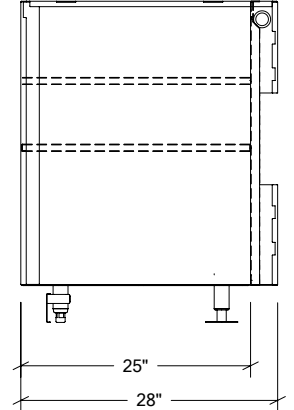

OUTDOOR KITCHEN CABINETS IN STAINLESS STEEL

HROK-STOM-800025

36" Open Shelves Cabinet
open facade

Specifications

Width:	36"
Depth:	28"
Material:	Stainless Steel 304
Thickness:	18 ga
Finish:	Brushed
Nbr doors / drawers	n/a
Hinges Position:	n/a
Handle:	n/a
Installation:	Between Cabinets
Packing dimensions:	32 1/4" x 40 1/4" x 37 3/8"

3" Multifunction tray long	HROK-ACC-805002
7" Multifunction tray long	HROK-ACC-805003
3" Multifunction tray short	HROK-ACC-805004
Bottle Holder	HROK-ACC-805006

Features

- Cabinet characterized by a uniform and refined look that blends with all collections
- Open cabinet with 3 fixed shelves
- Open front with closed sides for side-to-side installation
- Self-standing cabinets that can be installed in island (option: closed back), backed to a wall or recessed
- Modular system gives the flexibility to create the ideal outdoor kitchen
- Simplified clip system for cabinet assembly
- Ambient lighting integrated at toe-kick optional
- Distinct cabinets functional space and services space (plumbing, electricity, gas, ...) thanks to the double-back construction
- Easy installation of your choice of countertop thanks to the solid top of the cabinets (work surface not included)
- Elegant brushed finish
- Included with cabinet: clip-on toe-kick
- Easy maintenance thanks to sanitary standards inspired design without hard to reach corners
- Superior corrosion resistance: Grade 304 stainless steel (18/10) (option: grade 316 (recommended for salt environment))
- Thin side structure results in optimized clear opening width
- Adjustable stainless steel feet, 2 of which allow anchoring to the ground
- Delivered fully assembled
- Made by hand in Canada