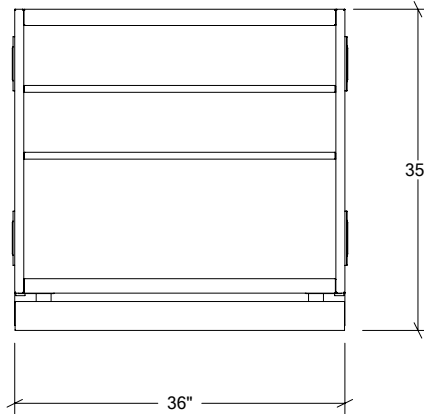

OUTDOOR KITCHEN CABINETS IN STAINLESS STEEL

HROK-STOM-800025

36" Open Shelves Cabinet
open facade

Specifications

Width:	36"
Depth:	28"
Material:	Stainless Steel 304
Thickness:	18 ga
Finish:	Brushed
Nbr doors / drawers	n/a
Hinges Position:	n/a
Handle:	n/a
Installation:	Between Cabinets
Packing dimensions:	32 1/4" x 40 1/4" x 37 3/8"

3" Multifunction tray long	HROK-ACC-805002
7" Multifunction tray long	HROK-ACC-805003
3" Multifunction tray short	HROK-ACC-805004
Bottle Holder	HROK-ACC-805006

Features

- Cabinet characterized by a uniform and refined look that blends with all collections
- Open cabinet with 3 fixed shelves
- Open front with closed sides for side-to-side installation
- Self-standing cabinets that can be installed in island (option: closed back), backed to a wall or recessed
- Modular system gives the flexibility to create the ideal outdoor kitchen
- Simplified clip system for cabinet assembly
- Ambient lighting integrated at toe-kick optional
- Distinct cabinets functional space and services space (plumbing, electricity, gas, ...) thanks to the double-back construction
- Easy installation of your choice of countertop thanks to the solid top of the cabinets (work surface not included)
- Elegant brushed finish
- Included with cabinet: clip-on toe-kick
- Easy maintenance thanks to sanitary standards inspired design without hard to reach corners
- Superior corrosion resistance: Grade 304 stainless steel (18/10) (option: grade 316 (recommended for salt environment))
- Thin side structure results in optimized clear opening width
- Adjustable stainless steel feet, 2 of which allow anchoring to the ground
- Delivered fully assembled
- Made by hand in Canada