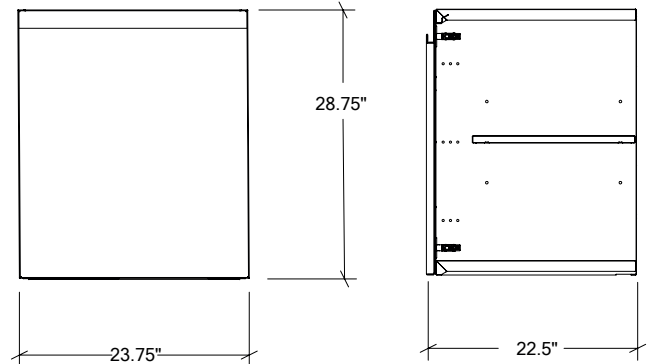

## HROK-ST-806225 | LINE

24" Built-in Single Door  
left hinges

### Specifications

Collection:	LINE
Material:	Stainless Steel 304
Thickness:	18 ga
Finish:	Brushed
Nbr doors / drawers	1
Hinges Position:	Left
Installation:	Flush
Cut-out dimensions:	24"L x 29"H x 22 1/2"P
Overall dimensions:	23 3/4"L x 28 3/4"H x 22 1/2"P