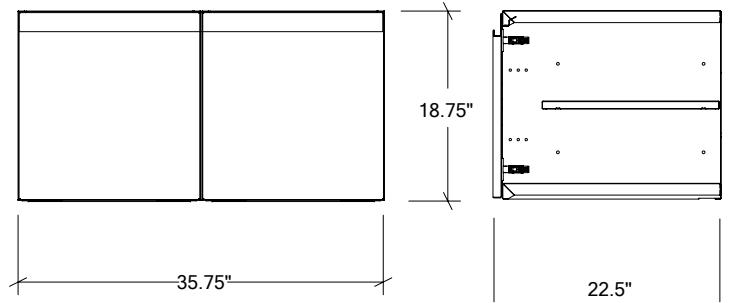

OUTDOOR KITCHEN INSERTS IN STAINLESS STEEL

HROK-ST-806220 | LINE

36 Built-in Mid-height Double Doors

Specifications

Collection:	LINE
Material:	Stainless Steel 304
Thickness:	18 ga
Finish:	Brushed
Nbr doors / drawers	2
Hinges Position:	n/a
Installation:	En effleurement
Cut-out dimensions:	36" L x 19" H x 22 1/2" P
Overall dimensions:	35 3/4" L x 18 3/4" H x 22 1/2" P