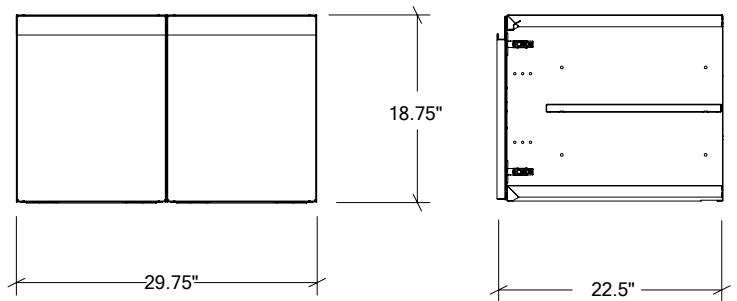

OUTDOOR KITCHEN INSERTS IN STAINLESS STEEL

HROK-ST-806219 | LINE

30" Built-in Mid-height Double Doors

Specifications

Collection:	LINE
Material:	Stainless Steel 304
Thickness:	18 ga
Finish:	Brushed
Nbr doors / drawers	2
Hinges Position:	n/a
Installation:	Flush
Cut-out dimensions:	30"L x 19"H x 22 1/2"P
Overall dimensions:	29 3/4"L x 18 3/4"H x 22 1/2"P