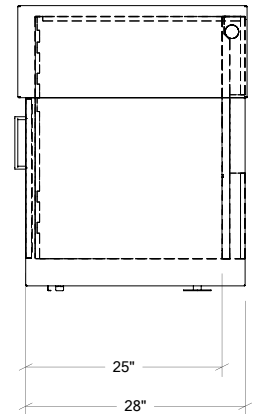

OUTDOOR KITCHEN CABINETS IN STAINLESS STEEL

HROK-SSSC-800012 | PURE

36" Sink Cabinet SocialCorner 2 doors

Specifications

Collection:	PURE
Width:	36"
Depth:	28"
Material:	Stainless Steel 304
Thickness:	18 ga
Finish:	Brushed
Nbr doors / drawers	2
Hinges Position:	n/a
Handle:	Standard
Installation:	End
Packing dimensions:	33 1/4" x 40 1/4" x 39 7/8"