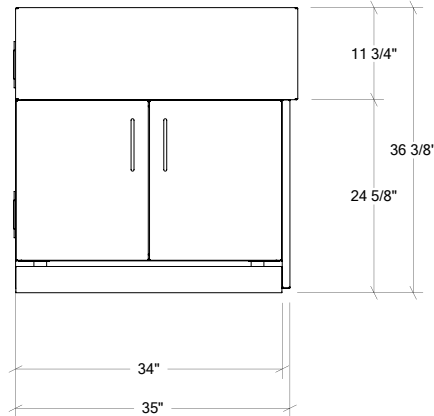

OUTDOOR KITCHEN CABINETS IN STAINLESS STEEL

HROK-SSSC-800012 | PURE

36" Sink Cabinet SocialCorner 2 doors

Specifications

Collection:	PURE
Width:	36"
Depth:	28"
Material:	Stainless Steel 304
Thickness:	18 ga
Finish:	Brushed
Nbr doors / drawers	2
Hinges Position:	n/a
Handle:	Standard
Installation:	End
Packing dimensions:	33 1/4" x 40 1/4" x 39 7/8"