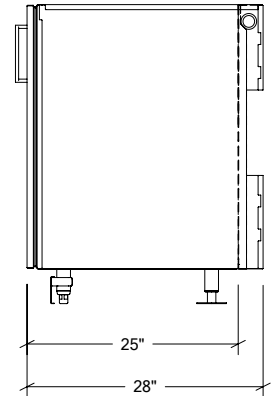

## HROK-SB-800069 | PURE

30" Sink Base Cabinet 2 doors

### Specifications

Collection:	PURE
Width:	30"
Depth:	28"
Material:	Stainless Steel 304
Thickness:	18 ga
Finish:	Brushed
Nbr doors / drawers	2
Hinges Position:	n/a
Handle:	Standard
Installation:	Between cabinets
Packing dimensions:	32 1/4" x 32 1/4" x 37 3/8"