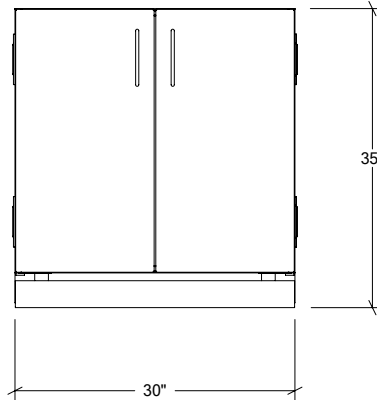

## HROK-SB-800069 | PURE

30" Sink Base Cabinet 2 doors

### Specifications

Collection:	PURE
Width:	30"
Depth:	28"
Material:	Stainless Steel 304
Thickness:	18 ga
Finish:	Brushed
Nbr doors / drawers	2
Hinges Position:	n/a
Handle:	Standard
Installation:	Between cabinets
Packing dimensions:	32 1/4" x 32 1/4" x 37 3/8"