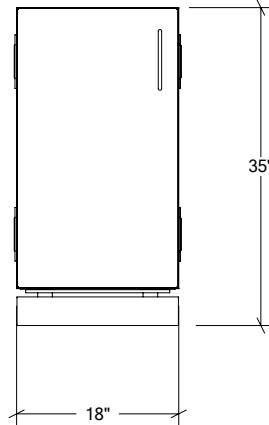

OUTDOOR KITCHEN CABINETS IN STAINLESS STEEL

HROK-SB-800005 | PURE

18" Sink base Cabinet 1 door
left hinges

Specifications

Collection:	PURE
Width:	18"
Depth:	28"
Material:	Stainless Steel 304
Thickness:	18 ga
Finish:	Brushed
Nbr doors / drawers	1
Hinges Position:	Left
Handle:	Standard
Installation:	Between cabinets
Packing dimensions:	22 1/4" x 32 1/4" x 37 3/8"