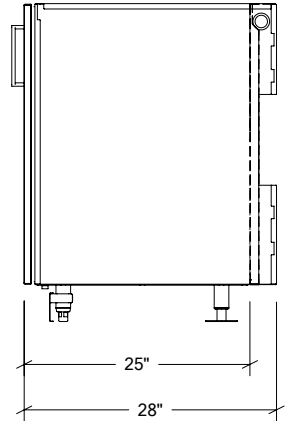

OUTDOOR KITCHEN CABINETS IN STAINLESS STEEL

HROK-SB-800005 | PURE

18" Sink base Cabinet 1 door
left hinges

Specifications

Collection:	PURE
Width:	18"
Depth:	28"
Material:	Stainless Steel 304
Thickness:	18 ga
Finish:	Brushed
Nbr doors / drawers	1
Hinges Position:	Left
Handle:	Standard
Installation:	Between cabinets
Packing dimensions:	22 1/4" x 32 1/4" x 37 3/8"