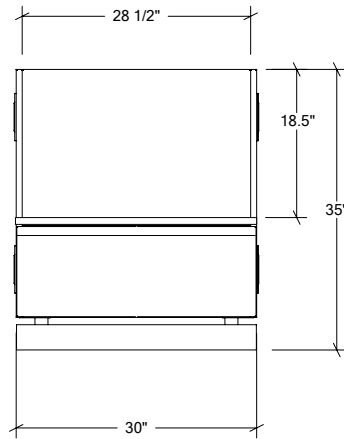

OUTDOOR KITCHEN CABINETS IN STAINLESS STEEL

HROK-GRC-800279 | LINE

30" Ceramic Grill Base Cabinet Low Shelf

Specifications

Collection:	LINE
Width:	30"
Depth:	28"
Material:	Stainless Steel 304
Thickness:	18 ga
Finish:	Brushed
Nbr doors / drawers	1
Hinges Position:	n/a
Handle:	Standard
Installation:	Between cabinets
Packing dimensions:	34 1/4" x 39 7/8" x 32 1/4"