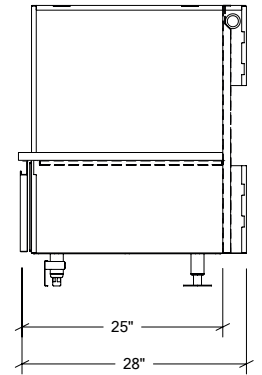

OUTDOOR KITCHEN CABINETS IN STAINLESS STEEL

HROK-GRC-800279 | LINE

30" Ceramic Grill Base Cabinet Low Shelf

Specifications

Collection:	LINE
Width:	30"
Depth:	28"
Material:	Stainless Steel 304
Thickness:	18 ga
Finish:	Brushed
Nbr doors / drawers	1
Hinges Position:	n/a
Handle:	Standard
Installation:	Between cabinets
Packing dimensions:	34 1/4" x 39 7/8" x 32 1/4"