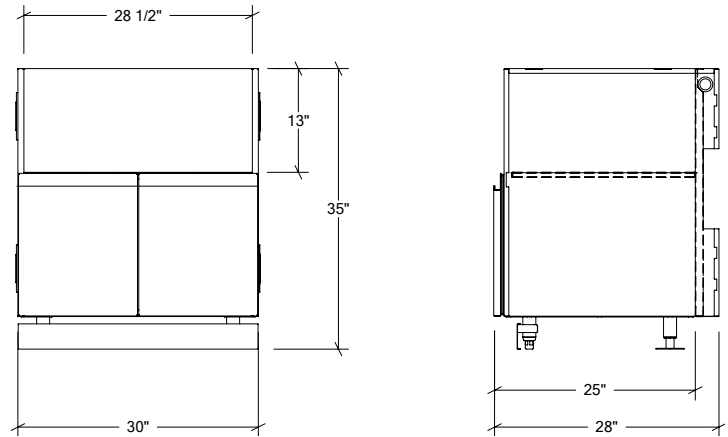

OUTDOOR KITCHEN CABINETS IN STAINLESS STEEL

HROK-GRC-800214 | LINE

30" Ceramic Grill Base Cabinet 2 doors

Specifications

Collection:	LINE
Width:	30"
Depth:	28"
Material:	Stainless Steel 304
Thickness:	18 ga
Finish:	Brushed
Nbr doors / drawers	2
Hinges Position:	n/a
Handle:	Standard
Installation:	Between Cabinets
Packing dimensions:	32 1/4" x 34 1/4" x 37 3/8"