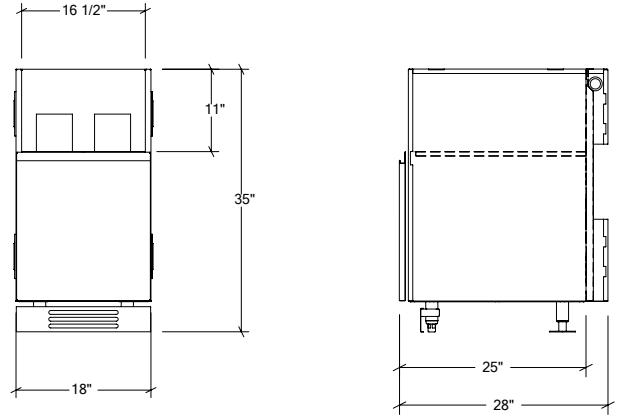

OUTDOOR KITCHEN CABINETS IN STAINLESS STEEL

HROK-GR-800261 | LINE

18" Grill Base Cabinet 1 door
left hinges

Fillers are adapted to the dimension of your burner

Specifications

Collection:	LINE
Width:	18"
Depth:	28"
Material:	Stainless Steel 304
Thickness:	18 ga
Finish:	Brushed
Nbr doors / drawers	1
Hinges Position:	left
Handle:	Standard
Installation:	Between cabinets
Packing dimensions:	22 1/4" x 32 1/4" x 40 1/4"