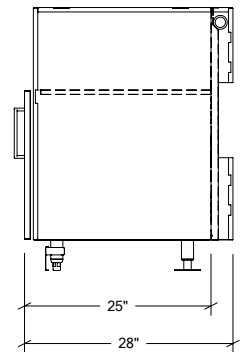

OUTDOOR KITCHEN CABINETS IN STAINLESS STEEL

HROK-GR-800075 | PURE

24" Grill Base Cabinet 1 door
left hinges

Fillers are adapted to the dimension of your burner

Specifications

Collection:	PURE
Width:	24"
Depth:	28"
Material:	Stainless Steel 304
Thickness:	18 ga
Finish:	Brushed
Nbr doors / drawers	1
Hinges Position:	left
Handle:	Standard
Installation:	Between cabinets
Packing dimensions:	28 1/4" x 32 1/4" x 40 1/4"