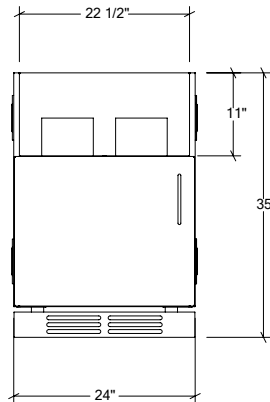

OUTDOOR KITCHEN CABINETS IN STAINLESS STEEL

HROK-GR-800075 | PURE

24" Grill Base Cabinet 1 door
left hinges

Fillers are adapted to the dimension of your burner

Specifications

Collection:	PURE
Width:	24"
Depth:	28"
Material:	Stainless Steel 304
Thickness:	18 ga
Finish:	Brushed
Nbr doors / drawers	1
Hinges Position:	left
Handle:	Standard
Installation:	Between cabinets
Packing dimensions:	28 1/4" x 32 1/4" x 40 1/4"