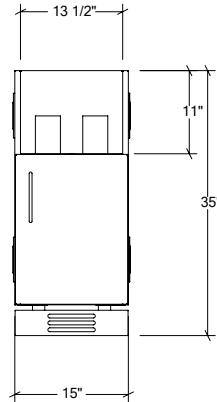

OUTDOOR KITCHEN CABINETS IN STAINLESS STEEL

HROK-GR-800060 | PURE

15" Grill Base Cabinet 1 door
right hinges

Fillers are adapted to the dimension of your burner

Specifications

Collection:	PURE
Width:	15"
Depth:	28"
Material:	Stainless Steel 304
Thickness:	18 ga
Finish:	Brushed
Nbr doors / drawers	1
Hinges Position:	right
Handle:	Standard
Installation:	Between cabinets
Packing dimensions:	19 1/4" x 32 1/4" x 40 1/4"