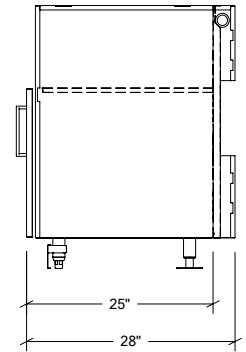

OUTDOOR KITCHEN CABINETS IN STAINLESS STEEL

HROK-GR-800060 | PURE

15" Grill Base Cabinet 1 door
right hinges

Fillers are adapted to the dimension of your burner

Specifications

Collection:	PURE
Width:	15"
Depth:	28"
Material:	Stainless Steel 304
Thickness:	18 ga
Finish:	Brushed
Nbr doors / drawers	1
Hinges Position:	right
Handle:	Standard
Installation:	Between cabinets
Packing dimensions:	19 1/4" x 32 1/4" x 40 1/4"