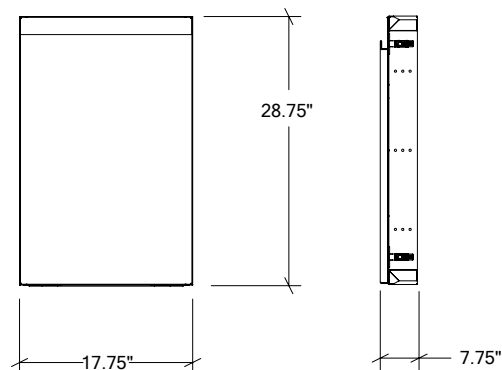

## HROK-ACF-806211 | LINE

24" Built-in Access Single Door  
left hinges

### Specifications

Collection:	LINE
Material:	Stainless Steel 304
Thickness:	18 ga
Finish:	Brushed
Nbr doors / drawers	1
Hinges Position:	Left
Installation:	Flush
Cut-out dimensions:	24"L x 29"H x 7 3/4"P
Overall dimensions:	23 3/4"L x 28 3/4"H x 7 3/4"P