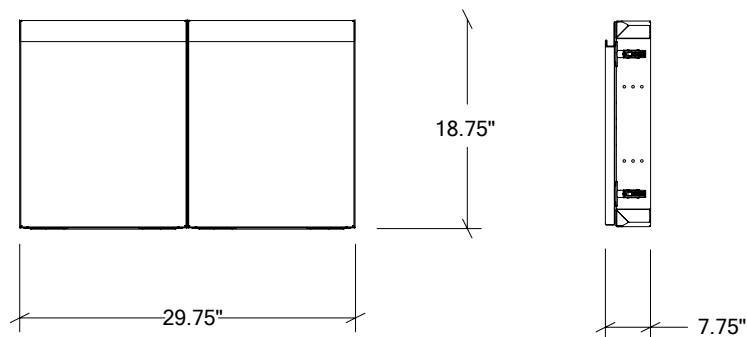

OUTDOOR KITCHEN INSERTS IN STAINLESS STEEL

HROK-ACF-806205 | LINE

30" Built-in Access Double Doors Mid-Height

Specifications

Collection:	LINE
Material:	Stainless Steel 304
Thickness:	18 ga
Finish:	Brushed
Nbr doors / drawers	2
Hinges Position:	n/a
Installation:	Flush
Cut-out dimensions:	30"L x 19"H x 7 3/4"P
Overall dimensions:	29 3/4"L x 18 3/4"H x 7 3/4"P