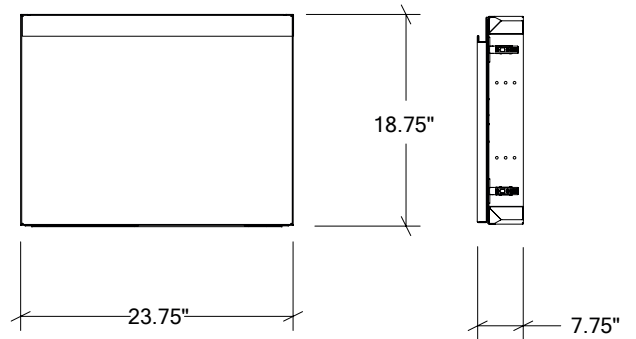

## HROK-ACF-806203 | LINE

24" Built-in Access Single Door Mid-Height  
left hinges

### Specifications

Collection:	LINE
Material:	Stainless Steel 304
Thickness:	18 ga
Finish:	Brushed
Nbr doors / drawers	1
Hinges Position:	Left
Installation:	Flush
Cut-out dimensions:	24"L x 19"H x 7 3/4"P
Overall dimensions:	23 3/4"L x 18 3/4"H x 7 3/4"P