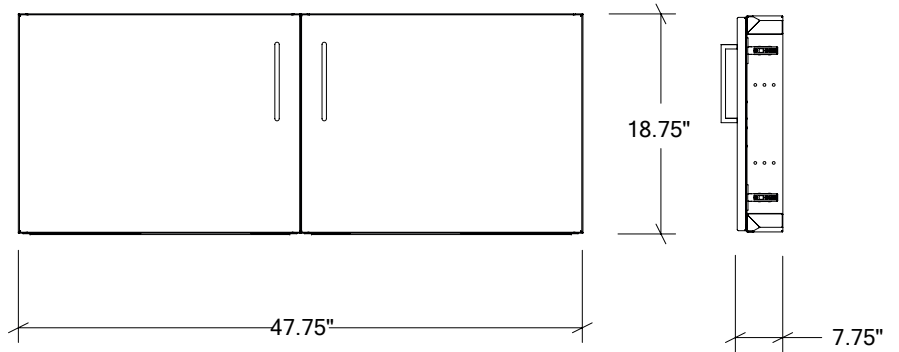

OUTDOOR KITCHEN INSERTS IN STAINLESS STEEL

HROK-ACF-806008 | PURE

48" Built-in Access Double Doors Mid-Height

Specifications

Collection:	PURE
Material:	Stainless Steel 304
Thickness:	18 ga
Finish:	Brushed
Nbr doors / drawers:	2
Hinges Position:	n/a
Installation:	Flush
Cut-out dimensions:	48"W x 19"H x 7 3/4"D
Overall dimensions:	47 3/4"W x 18 3/4"H x 7 3/4"D