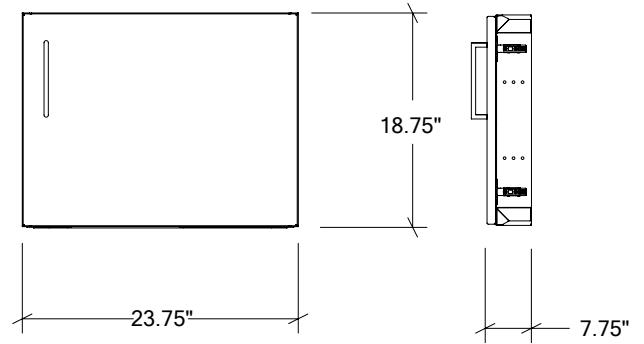

## HROK-ACF-806004 | PURE

24" Built-in Access Single Door Mid-Height  
right hinges

### Specifications

Collection:	PURE
Material:	Stainless Steel 304
Thickness:	18 ga
Finish:	Brushed
Nbr doors / drawers:	1
Hinges Position:	Right
Installation:	Flush
Cut-out dimensions:	24"W x 19"H x 7 3/4"D
Overall dimensions:	23 3/4"W x 18 3/4"H x 7 3/4"D