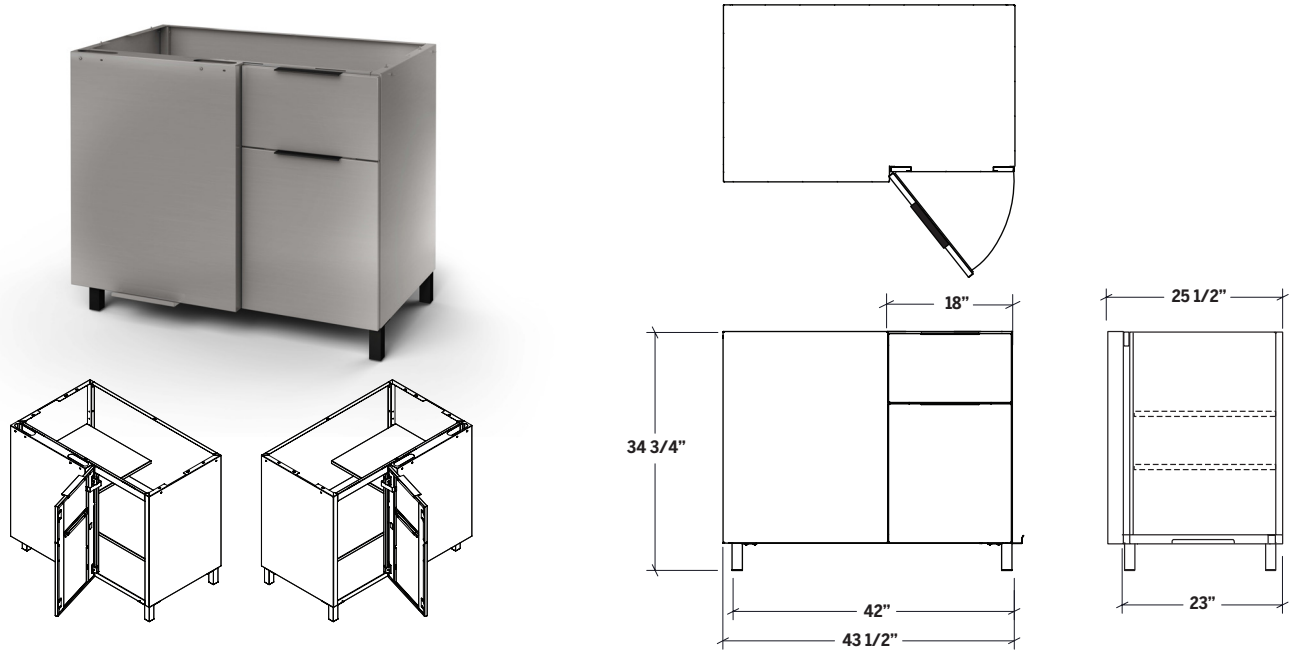

STAINLESS STEEL CABINETS

HR-ESSTCR18-N | ESSENCE

SELF-STANDING SINGLE DOOR CORNER STORAGE CABINET

Specifications

Collection	Nature
Width	42"
Depth	25 1/2"
Material	Stainless Steel 304
Thickness	18 ga
Finish	Brushed
Nbr doors / drawers	1
Hinges Position	Reversible
Installation	Self-Standing

Features

- Spacious corner cabinet storage ideal for your cookware, dinnerware and utensils.
- Modular system to optimize space and create a personalized outdoor kitchen area using this cabinet to create a L-shape or U-shape layout.
- Self-standing cabinet finished on 3 sides providing flexible placement in island kitchen style or simply leaned against a wall.
- ESSENCE collection cabinets for a refined and unified look. Elegant brushed finish that matches grills and appliances.
- Soft-close hardware for soft and quiet closing of doors.
- Superior corrosion resistance thanks to commercial grade 18 gauge 304 (18/10) stainless steel.
- Environmentally friendly product made with 100% recyclable stainless steel.
- Modules are delivered fully assembled.
- Proudly designed and made by hand in Canada.