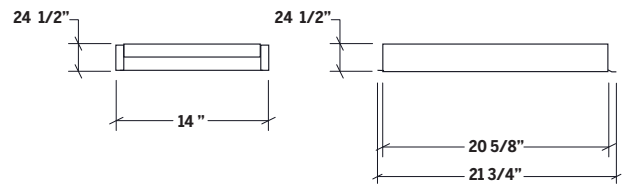

STAINLESS STEEL CABINETS

HR-ESACC-N | ESSENCE

GAS TANK SLIDING SHELF

Specifications

Collection	Nature
Width	13 7/8"
Depth	21 1/4"
Material	Stainless Steel 304
Thickness	18 ga
Finish	Brushed

Features

- Replacing the gas tank (20 lb) is easy thanks to this sliding tray.
- Elegant brushed finish that matches grills and appliances.
- Soft-close hardware for soft and quiet closing of cabinets.
- Superior corrosion resistance thanks to commercial grade 18 gauge 304 (18/10) stainless steel.
- Environmentally friendly product made with 100% recyclable stainless steel.
- Proudly designed and made by hand in Canada.