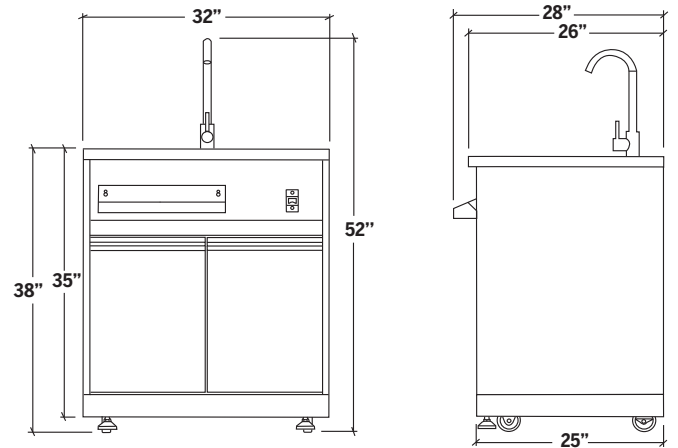

STAINLESS STEEL CABINETS

HR-ELSB32 | ELEMENT

SINK CABINET 32" 2 DOORS

Details

Collection	ELEMENT
Width	32"
Depth	26"
Material	Stainless Steel 304
Thickness	25 ga
Finish	Brushed
Net weight (lbs)	89
Number of door(s)	2
Number of drawer(s)	-
Installation	Self-Standing

Specifications

- Stainless steel sink
- Faucet, drain and piping included
- Removable shelf for bottles and spices
- Easy access bottle opener
- Spacious 2 Door Storage Cabinet
- Modular arrangement with other ELEMENT collection cabinets
- Mobile base with 3" casters for easy movement (2 fixed, 2 locking swivel)
- Elegant brushed finish
- Superior corrosion resistance: grade 304 (18/10) stainless steel
- Assembly required
- Made in China