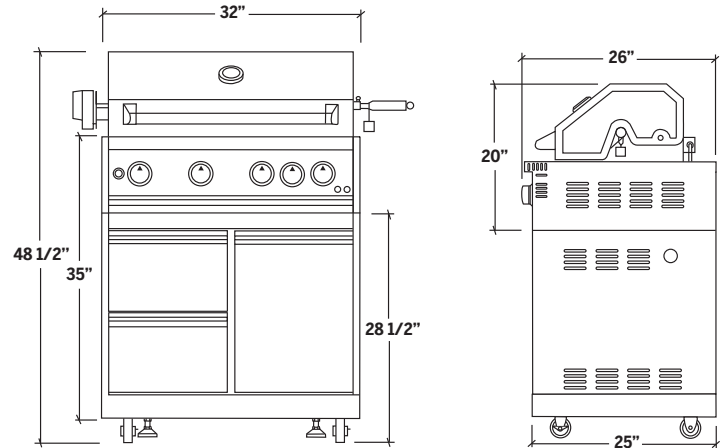

STAINLESS STEEL CABINETS

HR-ELKGGB32-P | ELEMENT

GAS GRILL AND BASE CABINET 32" 1 DOOR 2 DRAWERS, 59 000 BTU, PROPANE

Details

Collection	ELEMENT
Width	32"
Depth	26"
Material	Stainless Steel 304
Thickness grill	18 ga
Thickness cabinet	25 ga
Finish	Brushed
Net weight (lbs)	182
Number of door(s)	1
Number of drawer(s)	2
Installation	Self-Standing
Power source	Propane gas
Total Output (BTU)	59000
Number of burners	3
Burner type	Tubes burners
Burner power (BTU)	36000
Infrared Sear Burner	Yes
Sear burner power (BTU)	13000
Rotisserie type	Infrared
Rotisserie burner power (BTU)	10000
Ignition Type	Electrical
Grid type	Polished stainless steel rods
Main Grilling Area (Sq.Inches)	480
Warming Rack Area (Sq.Inches)	110
Interior Lighting	Hallogen
Voltage/Frequency	120V 60Hz

Specifications

- Illuminated LED knobs
- Halogen interior lighting
- 2 Drawer and Door Storage Cabinet
- Gas tank sliding shelf
- 59000 BTU total output
- 12000 BTU Stainless Steel Tube Burners (X3)
- 13000 BTU infrared burner for searing food
- 10000 BTU infrared rotisserie
- Polished stainless steel rod grilling surface
- Ready to use with liquid propane
- Modular arrangement with other ELEMENT collection cabinets
- Mobile base with 3" casters for easy movement (2 fixed, 2 locking swivel)
- Elegant brushed finish
- Superior corrosion resistance: grade 304 (18/10) stainless steel
- Assembly required
- Made in China