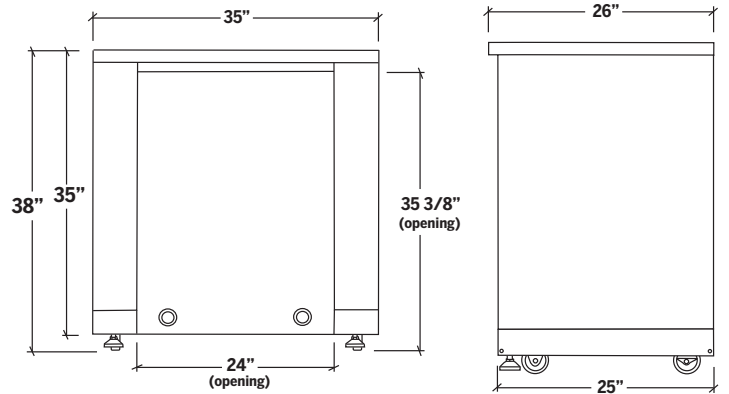

STAINLESS STEEL CABINETS

HR-ELAP35 | ELEMENT

APPLIANCE MODULE 35" (FOR 24" APPLIANCE)

Details

| | |
|---------------------|---------------------|
| Collection | ELEMENT |
| Width | 35" |
| Depth | 26" |
| Material | Stainless Steel 304 |
| Thickness top | 20 ga |
| Thickness cabinet | 25 ga |
| Finish | Brushed |
| Net weight (lbs) | 63 |
| Number of door(s) | - |
| Number of drawer(s) | - |
| Installation | Self-Standing |

Specifications

- Large work surface perfect for food prep or serving.
- Undercounter space accommodates a 24" exterior grade refrigerator (not included)
- Modular arrangement with other ELEMENT collection cabinets
- Mobile base with 3" casters for easy movement (2 fixed, 2 locking swivel)
- Elegant brushed finish
- Superior corrosion resistance: grade 304 (18/10) stainless steel
- Assembly required
- Made in China