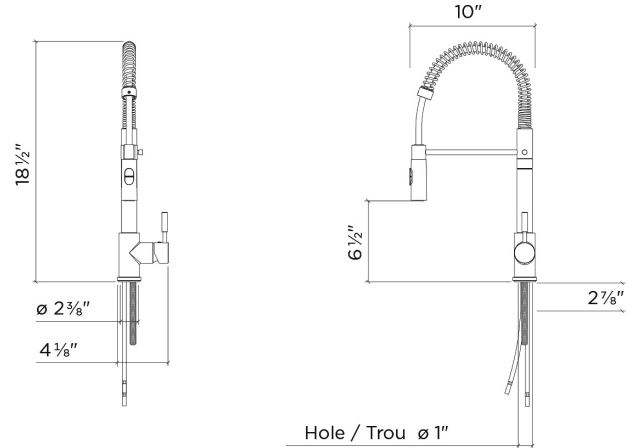

306011 | WAVE

TOPMOUNT KITCHEN FAUCET

Specifications

Model	306011
Collection	Wave
Finish	Brushed Nickel

Recommended accessories

Soap Dispenser	306015
----------------	--------

Features

- Made in Italy
- Solid brass construction
- Single hole installation
- 360° swivel flexible spout
- Dual jet spray head
- Locking spray jet mode
- Descaling system, for easy cleaning
- 8-5/8" projection
- Forward (90°) and lateral (30°) lever handle rotation, no interference with backsplash
- Braided stainless steel water supply hoses 18" long, with 3/8" fittings
- 2,2 gpm (8,3 L/min.) flow rate aerator
- Ceramic cartridge
- ASME A112.18.1 / CSA B125.1
- NSF / ANSI 61 compliant, low lead content
- ADA compliant