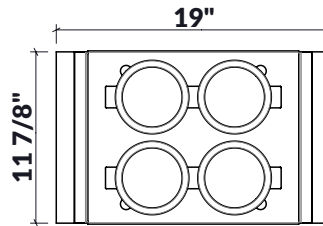

## 225315 | SERVING BIN WITH BOWLS (4)

STAINLESS STEEL SINK ACCESSORY

### Specifications

Model	225315
Handle	Maple
Compatible bowl dimension (front-to-back)	18"
Overall dimensions	12" x 19" x 4 1/2"