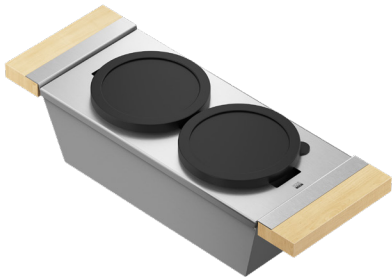

225312 | SERVING BIN WITH BOWLS (2)

STAINLESS STEEL SINK ACCESSORY

Specifications

Model	225312
Handle	Maple
Compatible bowl dimension (front-to-back)	18"
Overall dimensions	6" x 17" x 4 1/2"

Warranty

Home Refinements offers a 1-YEAR LIMITED WARRANTY following the purchase date for all mobile parts, options and accessories against defects of material and workmanship. This warranty is limited to defects or damages resulting from a normal residential use. For further details on our product warranty, please refer to our catalog or Web site.

Features

- Can be used on top of sink to create extra workspace or on countertop
- Ideal to prepare or to serve food
- Innovative and functional design to match with other standard Home Refinements accessories
- Small stainless steel bowls with silicone lids allow for easy storage of their content
- Dishwasher safe BPA-free lids
- 100% premium hard rock maple or walnut handles for high quality and durability
- Rubber-tipped footings for better stability and protection
- 304 series stainless steel (18/10)
- Elegant no. 4 brushed finish that matches the appliances