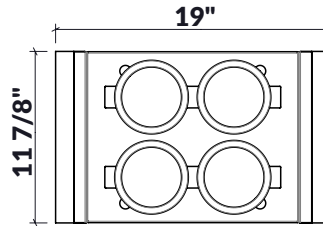

225306 | SERVING BOARD WITH BOWLS (4)

STAINLESS STEEL SINK ACCESSORY

Specifications

Model	225306
Handle	Maple
Compatible bowl dimension (front-to-back)	18"
Overall dimensions	12" x 19" x 2 1/2"

Warranty

Home Refinements offers a 1-YEAR LIMITED WARRANTY following the purchase date for all mobile parts, options and accessories against defects of material and workmanship. This warranty is limited to defects or damages resulting from a normal residential use. For further details on our product warranty, please refer to our catalog or Web site.