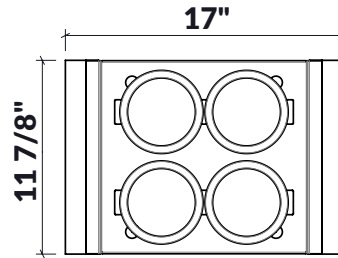

225304 | SERVING BOARD WITH BOWLS (4)

STAINLESS STEEL SINK ACCESSORY

Specifications

Model	225304
Handle	Maple
Compatible bowl dimension (front-to-back)	16"
Overall dimensions	12" x 17" x 2 1/2"

Warranty

Home Refinements offers a 1-YEAR LIMITED WARRANTY following the purchase date for all mobile parts, options and accessories against defects of material and workmanship. This warranty is limited to defects or damages resulting from a normal residential use. For further details on our product warranty, please refer to our catalog or Web site.