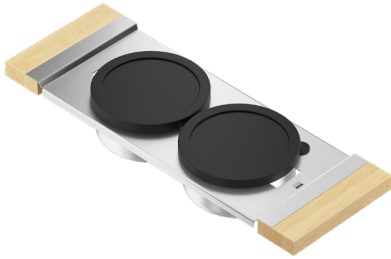

225302 | SERVING BOARD WITH BOWLS (2)

STAINLESS STEEL SINK ACCESSORY

Specifications

Model	225302
Handle	Maple
Compatible bowl dimension (front-to-back)	17"
Overall dimensions	6" x 18" x 2 1/2"

Warranty

Home Refinements offers a 1-YEAR LIMITED WARRANTY following the purchase date for all mobile parts, options and accessories against defects of material and workmanship. This warranty is limited to defects or damages resulting from a normal residential use. For further details on our product warranty, please refer to our catalog or Web site.

Features

- Can be used on top of sink to create extra workspace
- Ideal to prepare or to serve food
- Innovative and functional design to match with other standard Home Refinements accessories
- Small stainless steel bowls with silicone lids allow for easy storage of their content
- Dishwasher safe BPA-free lids
- 100% premium hard rock maple or walnut handles for high quality and durability
- 304 series stainless steel (18/10)
- Elegant no. 4 brushed finish that matches the appliances