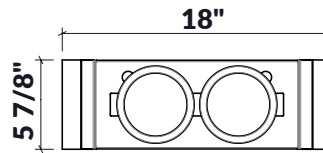

225302 | SERVING BOARD WITH BOWLS (2)

STAINLESS STEEL SINK ACCESSORY

Specifications

Model	225302
Handle	Maple
Compatible bowl dimension (front-to-back)	17"
Overall dimensions	6" x 18" x 2 1/2"

Warranty

Home Refinements offers a 1-YEAR LIMITED WARRANTY following the purchase date for all mobile parts, options and accessories against defects of material and workmanship. This warranty is limited to defects or damages resulting from a normal residential use. For further details on our product warranty, please refer to our catalog or Web site.