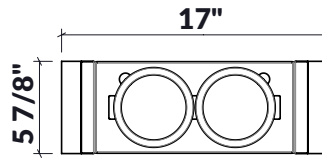

225301 | SERVING BOARD WITH BOWLS (2)

STAINLESS STEEL SINK ACCESSORY

Specifications

Model	225301
Handle	Maple
Compatible bowl dimension (front-to-back)	16"
Overall dimensions	6" x 17" x 2 1/2"

Warranty

Home Refinements offers a 1-YEAR LIMITED WARRANTY following the purchase date for all mobile parts, options and accessories against defects of material and workmanship. This warranty is limited to defects or damages resulting from a normal residential use. For further details on our product warranty, please refer to our catalog or Web site.