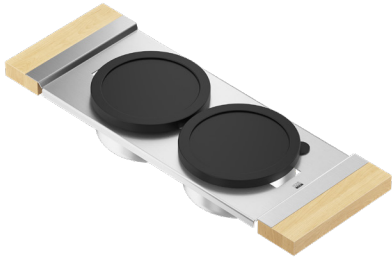

225301 | SERVING BOARD WITH BOWLS (2)

STAINLESS STEEL SINK ACCESSORY

Specifications

Model	225301
Handle	Maple
Compatible bowl dimension (front-to-back)	16"
Overall dimensions	6" x 17" x 2 1/2"

Warranty

Home Refinements offers a 1-YEAR LIMITED WARRANTY following the purchase date for all mobile parts, options and accessories against defects of material and workmanship. This warranty is limited to defects or damages resulting from a normal residential use. For further details on our product warranty, please refer to our catalog or Web site.

Features

- Can be used on top of sink to create extra workspace
- Ideal to prepare or to serve food
- Innovative and functional design to match with other standard Home Refinements accessories
- Small stainless steel bowls with silicone lids allow for easy storage of their content
- Dishwasher safe BPA-free lids
- 100% premium hard rock maple or walnut handles for high quality and durability
- 304 series stainless steel (18/10)
- Elegant no. 4 brushed finish that matches the appliances