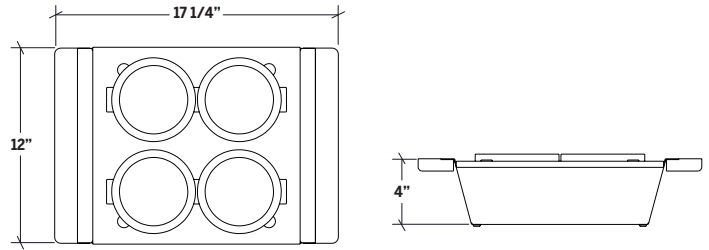

225219 | SERVING BIN WITH BOWLS (4)

FIRECLAY SINK ACCESSORY

Specifications

Model	225219
Collection	FIRA
Compatible bowl dimension (front-to-back)	16"
Overall dimensions	12" × 17 1/4" × 4"
Wood species	Walnut