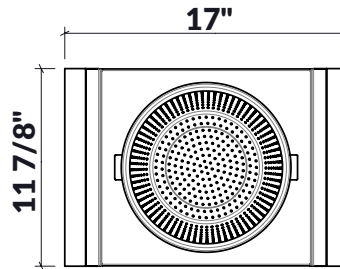

225207 | SERVING BOARD BOWL AND COLANDER

STAINLESS STEEL SINK ACCESSORY

Specifications

Model	225207
Handle	Walnut
Compatible bowl dimension (front-to-back)	16"
Overall dimensions	12" x 17" x 4 1/2"

Features