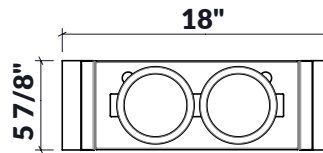

225202 | SERVING BOARD WITH BOWLS

STAINLESS STEEL SINK ACCESSORY

Specifications

Model	225202
Handle	Maple
Compatible bowl dimension (front-to-back)	17"
Overall dimensions	6" x 18" x 2 1/2"

Warranty

Home Refinements offers a 1-YEAR LIMITED WARRANTY following the purchase date for all mobile parts, options and accessories against defects of material and workmanship. This warranty is limited to defects or damages resulting from a normal residential use. For further details on our product warranty, please refer to our catalog or Web site.